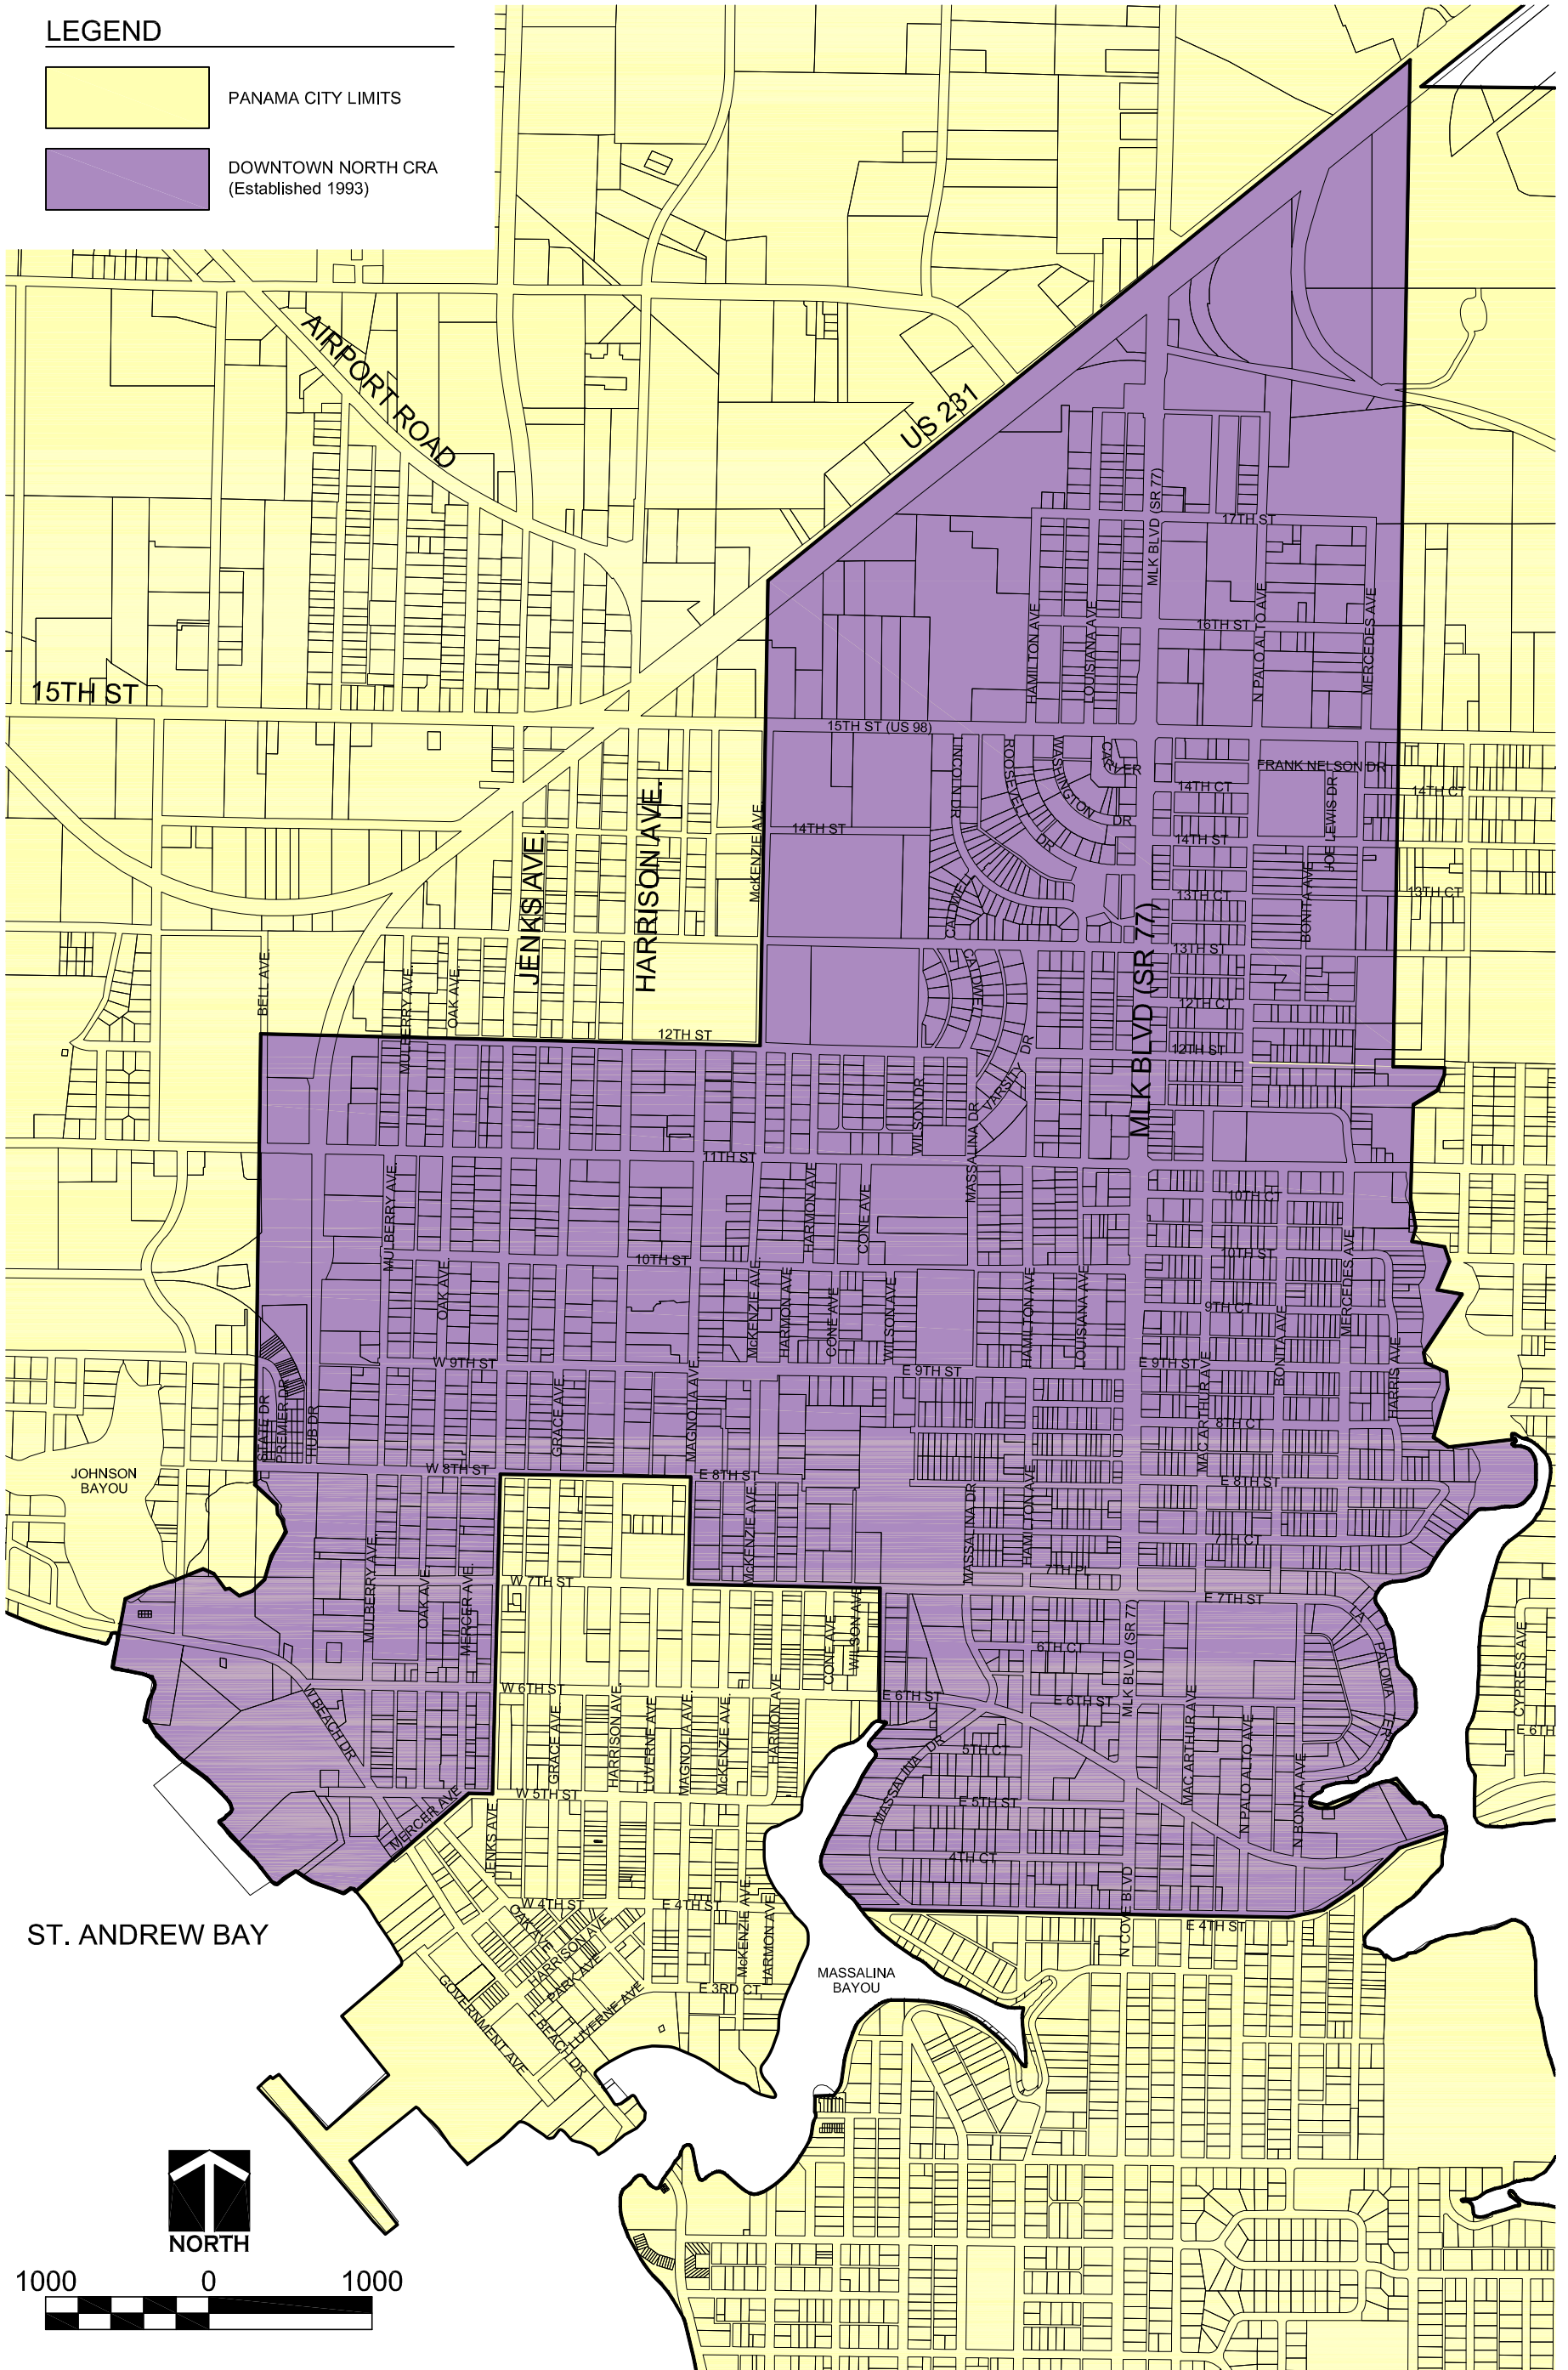

LEGEND

-  PANAMA CITY LIMITS
-  DOWNTOWN NORTH CRA (Established 1993)

**DOWNTOWN NORTH COMMUNITY REDEVELOPMENT AGENCY
DISTRICT MAP**

PAGE #:

REV #	REVISION

PANAMA CITY COMMUNITY REDEVELOPMENT AGENCY

DATE: JULY 2010